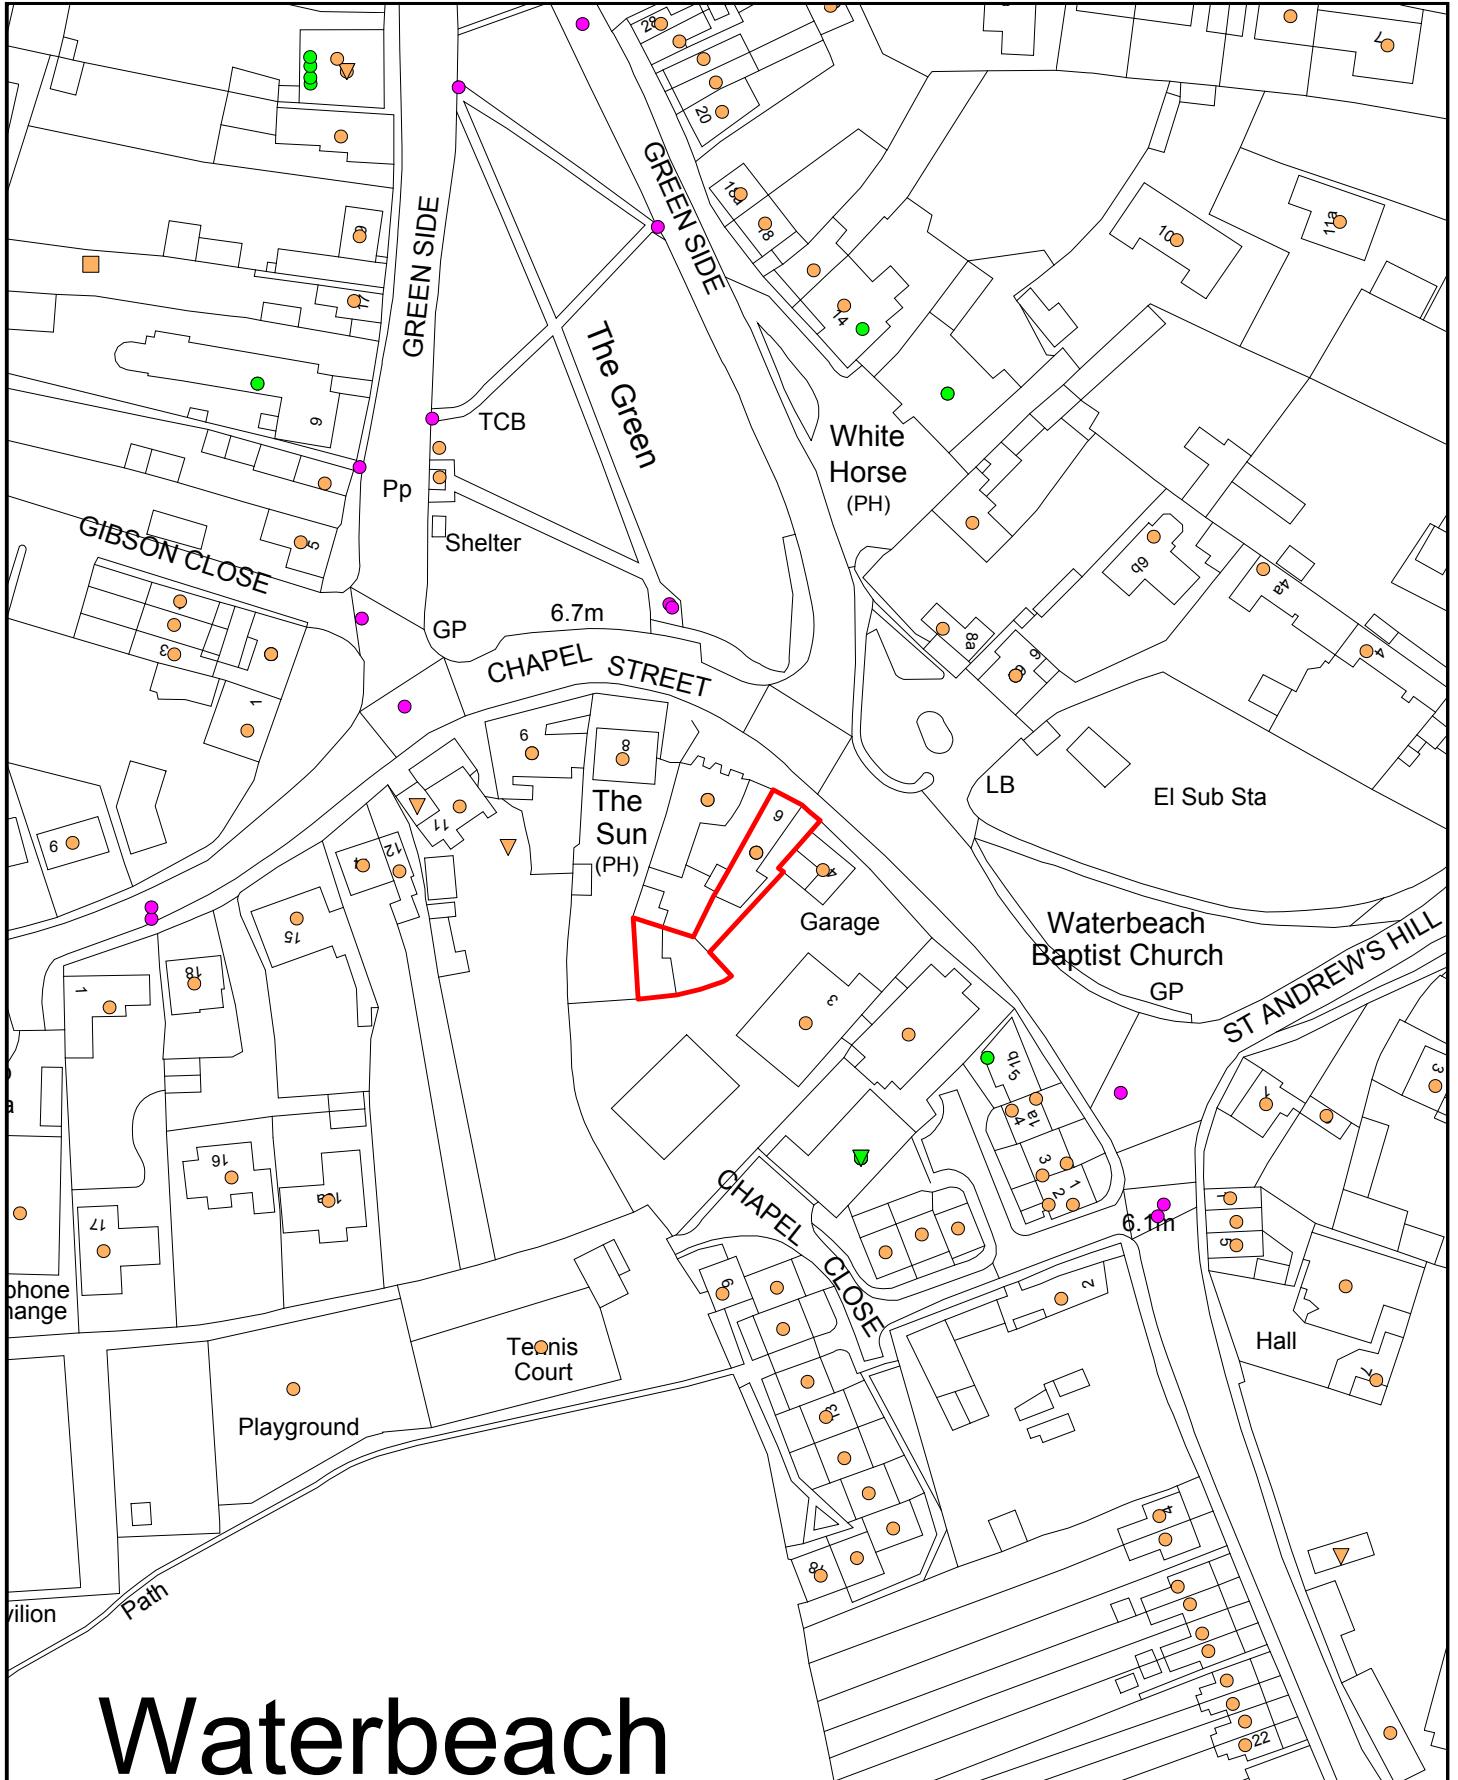

Scale - 1:1250
Time of plot: 15:29

Date of plot: 22/08/2014

South
Cambridgeshire
District Council

© Crown copyright.

Waterbeach